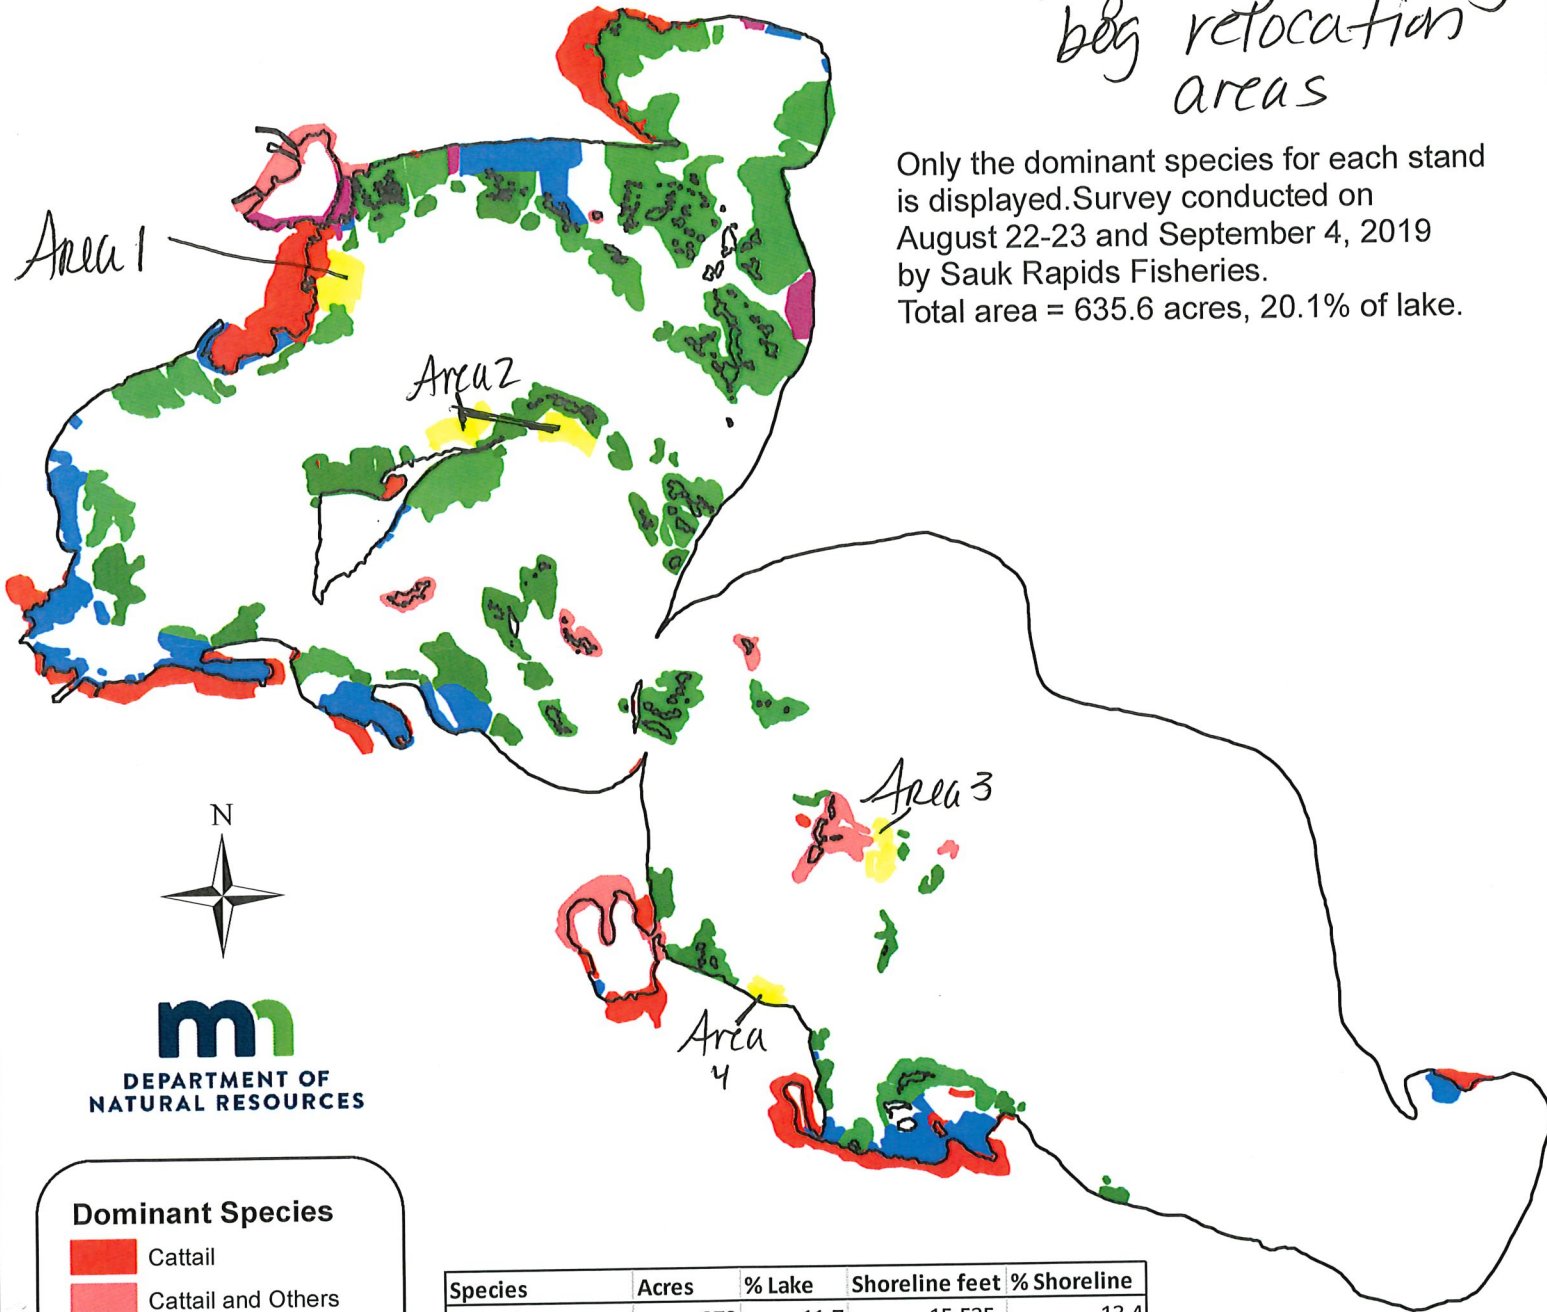

Clearwater Lake (86-252) 2019 Emergent & Floating-leaf Vegetation

 Migrating floating
bog relocation
areas

Only the dominant species for each stand is displayed. Survey conducted on August 22-23 and September 4, 2019 by Sauk Rapids Fisheries.
Total area = 635.6 acres, 20.1% of lake.

Dominant Species

-  Cattail
-  Cattail and Others
-  Rushes
-  Rushes and Other
-  Waterlilies
-  Waterlilies and Other
-  Wild Rice
-  Wild Rice and Other

Species	Acres	% Lake	Shoreline feet	% Shoreline
Bulrush spp.	370	11.7	15,535	13.4
Cattail spp.	156.3	4.9	33,913	29.2
White Waterlily	91.5	2.9	9,197	7.9
Wild Rice	14.5	0.5	2,193	1.9
Yellow Waterlily	3.3	0.1	233	0.2
Total	635.6	20.1	61,071	52.6
Lake area = 3,158 acres, shoreline = 116,120 feet, Secondary species included: Arrowhead spp., Burreed spp., and Common Reedgrass (Phragmites).				