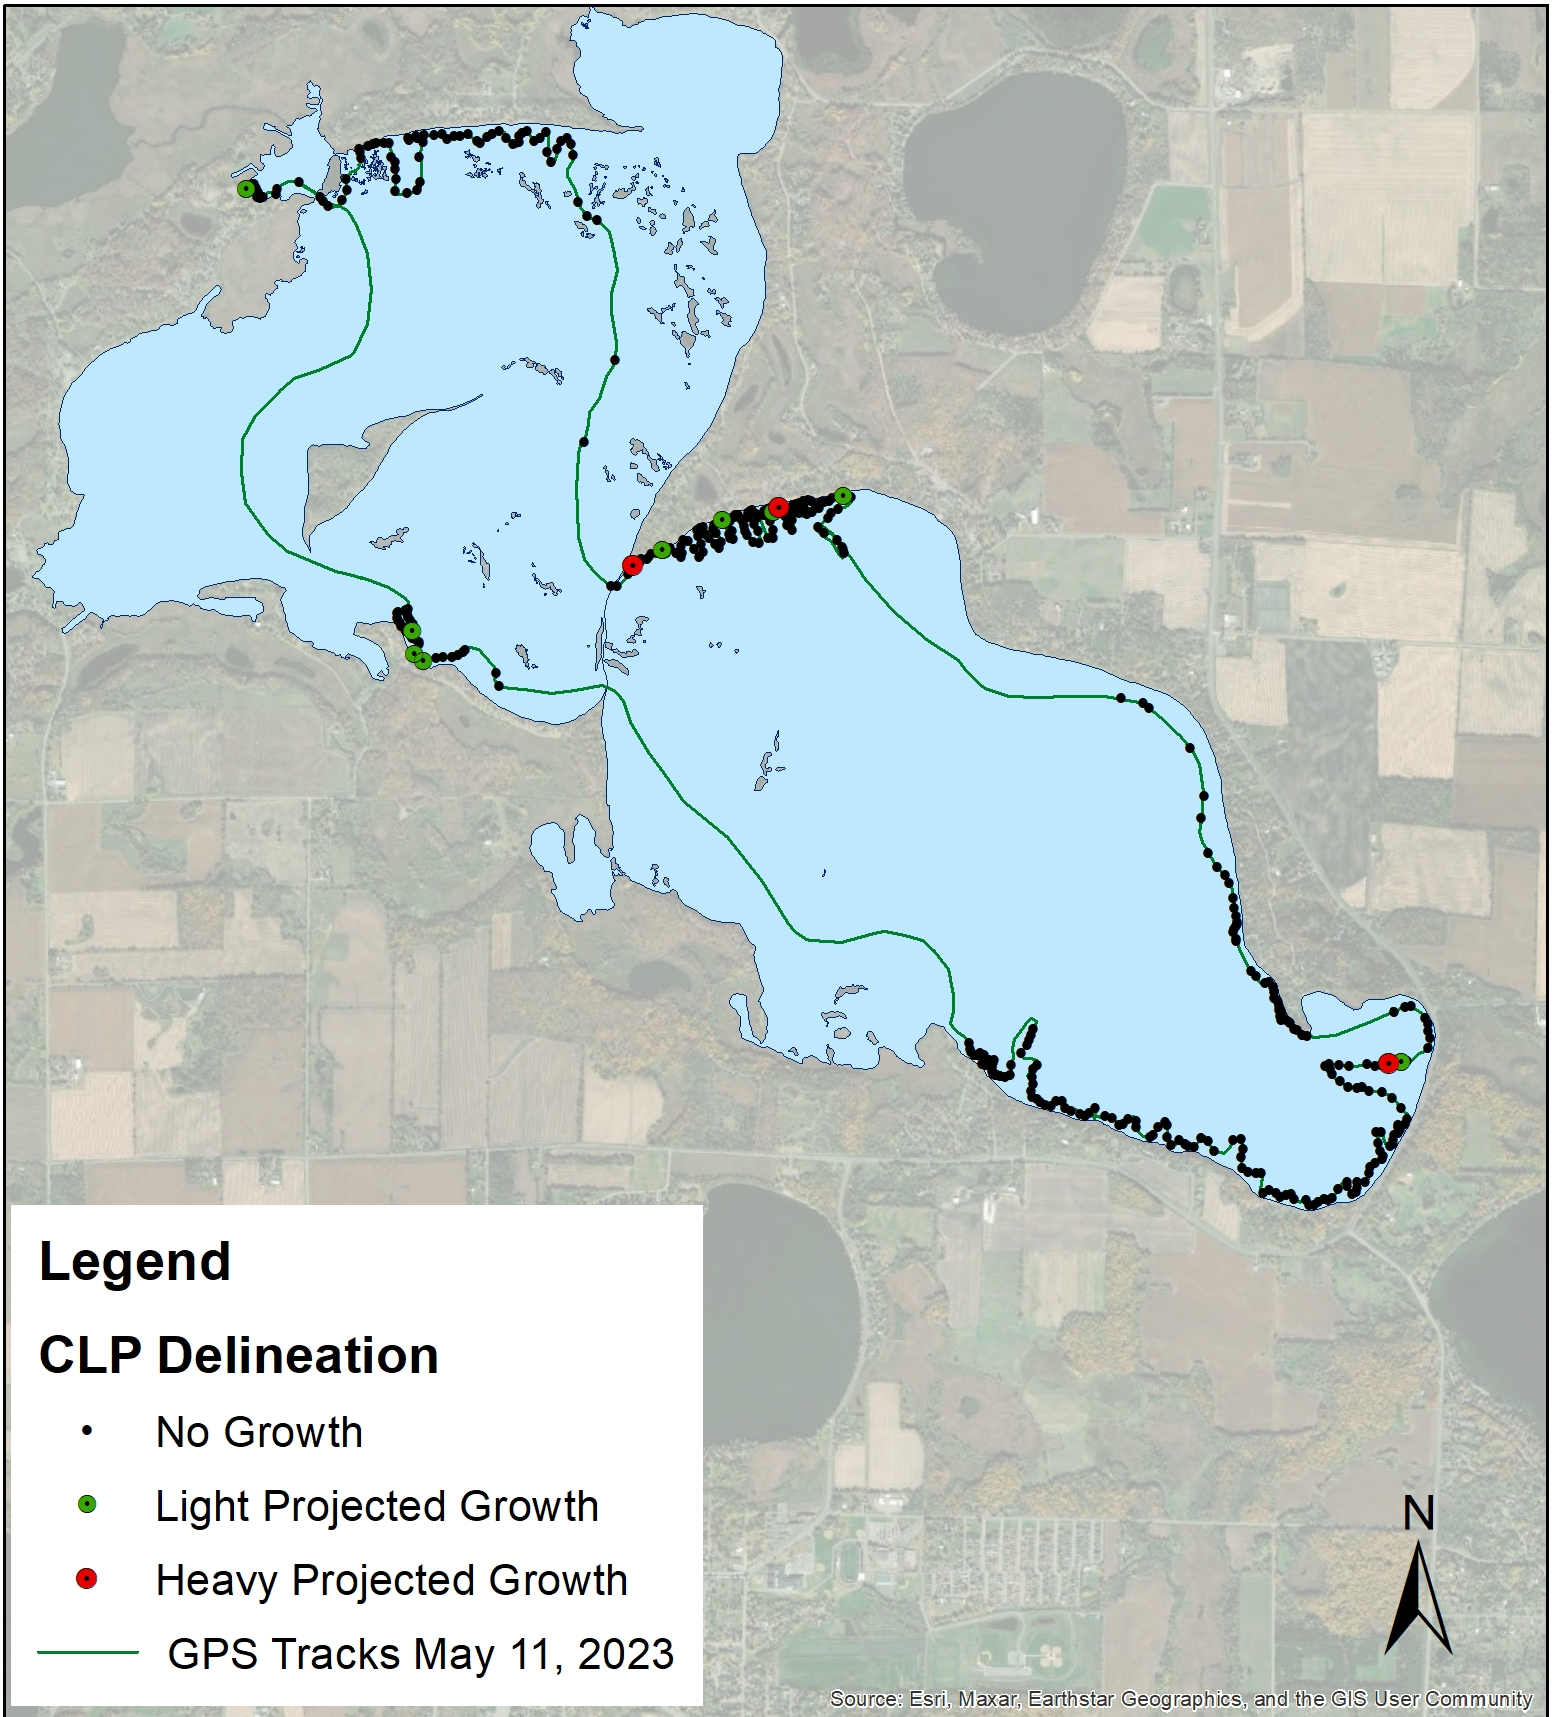

Clearwater Curlyleaf Pondweed Delineation

May 11, 2023

Data Collected May 11, 2023
Map Made May 12, 2023

UTM NAD 1983
Blue Water Science