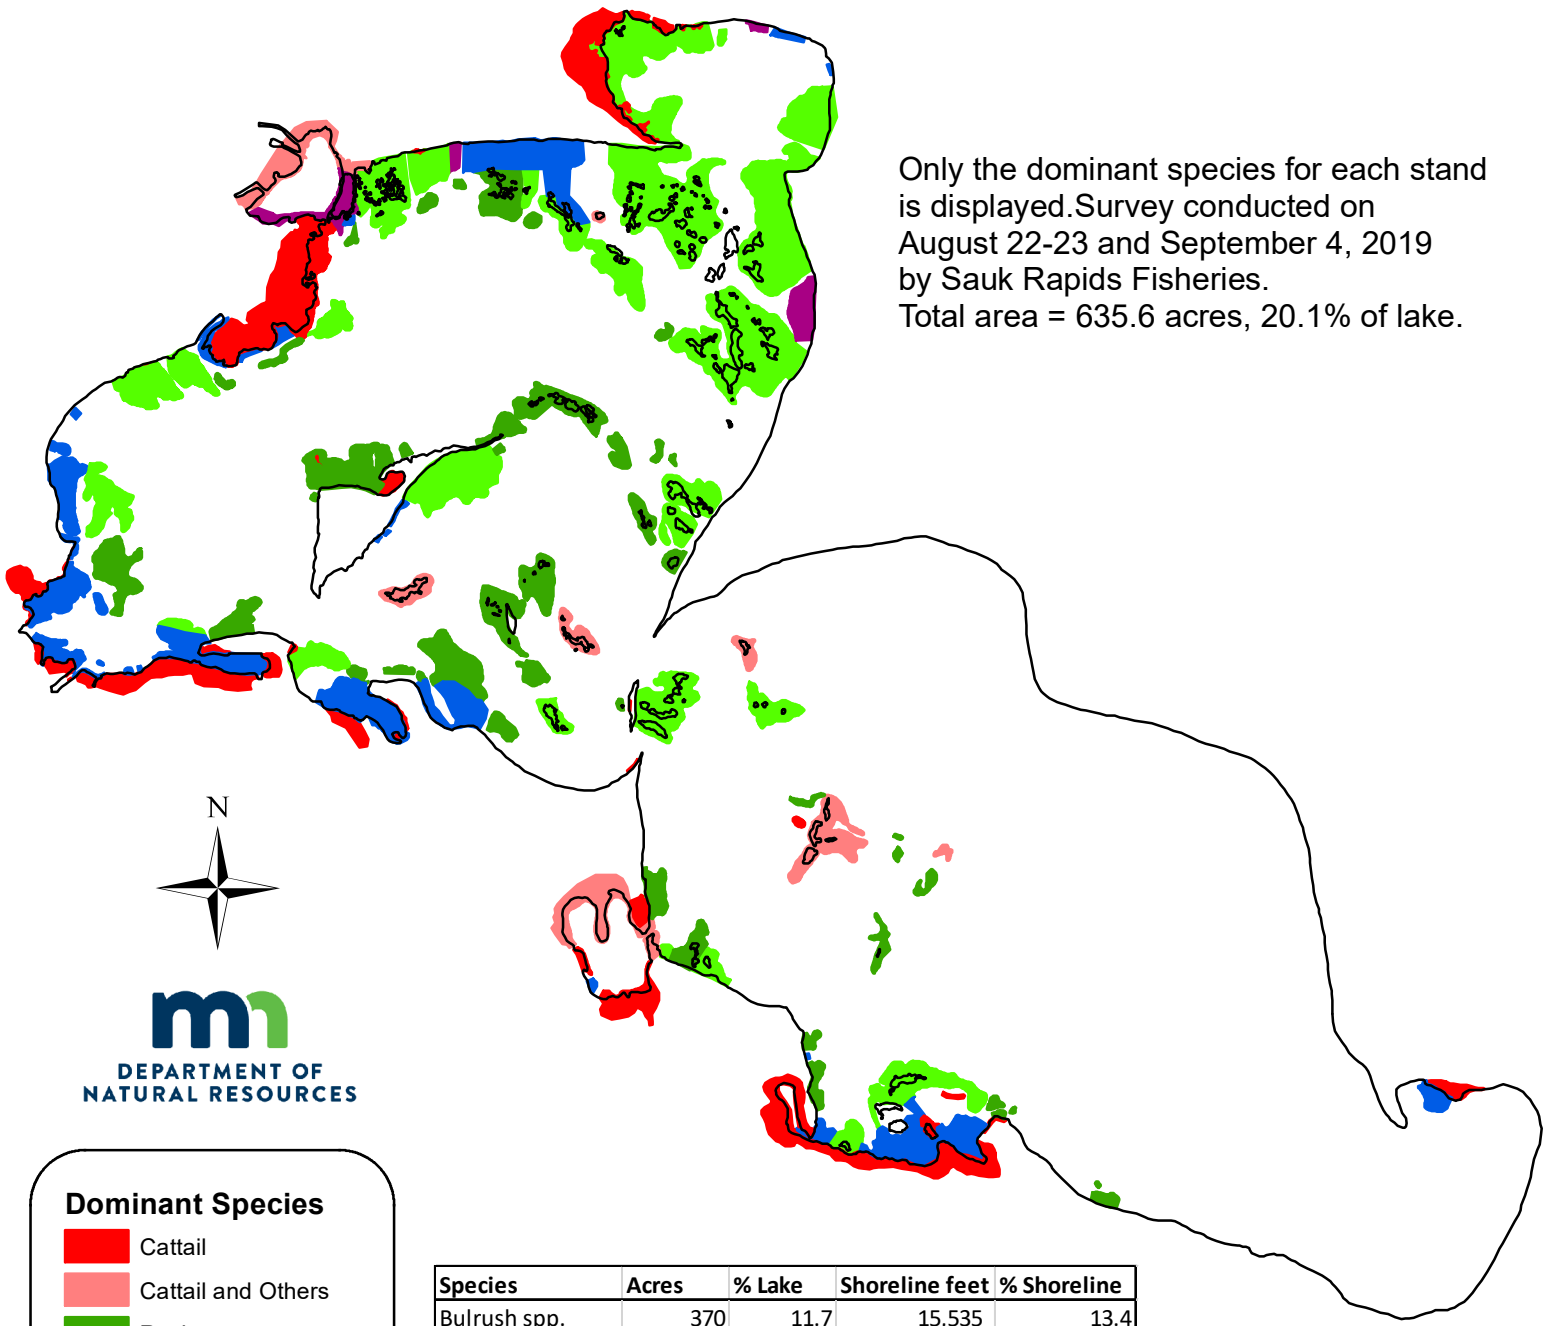

Clearwater Lake (86-252)

2019 Emergent & Floating-leaf Vegetation

Only the dominant species for each stand is displayed. Survey conducted on August 22-23 and September 4, 2019 by Sauk Rapids Fisheries. Total area = 635.6 acres, 20.1% of lake.

Dominant Species

- Cattail
- Cattail and Others
- Rushes
- Rushes and Other
- Waterlilies
- Waterlilies and Other
- Wild Rice
- Wild Rice and Other

Species	Acres	% Lake	Shoreline feet	% Shoreline
Bulrush spp.	370	11.7	15,535	13.4
Cattail spp.	156.3	4.9	33,913	29.2
White Waterlily	91.5	2.9	9,197	7.9
Wild Rice	14.5	0.5	2,193	1.9
Yellow Waterlily	3.3	0.1	233	0.2
Total	635.6	20.1	61,071	52.6
Lake area = 3,158 acres, shoreline = 116,120 feet,				
Secondary species included: Arrowhead spp., Burreed spp., and Common Reedgrass (Phragmites).				