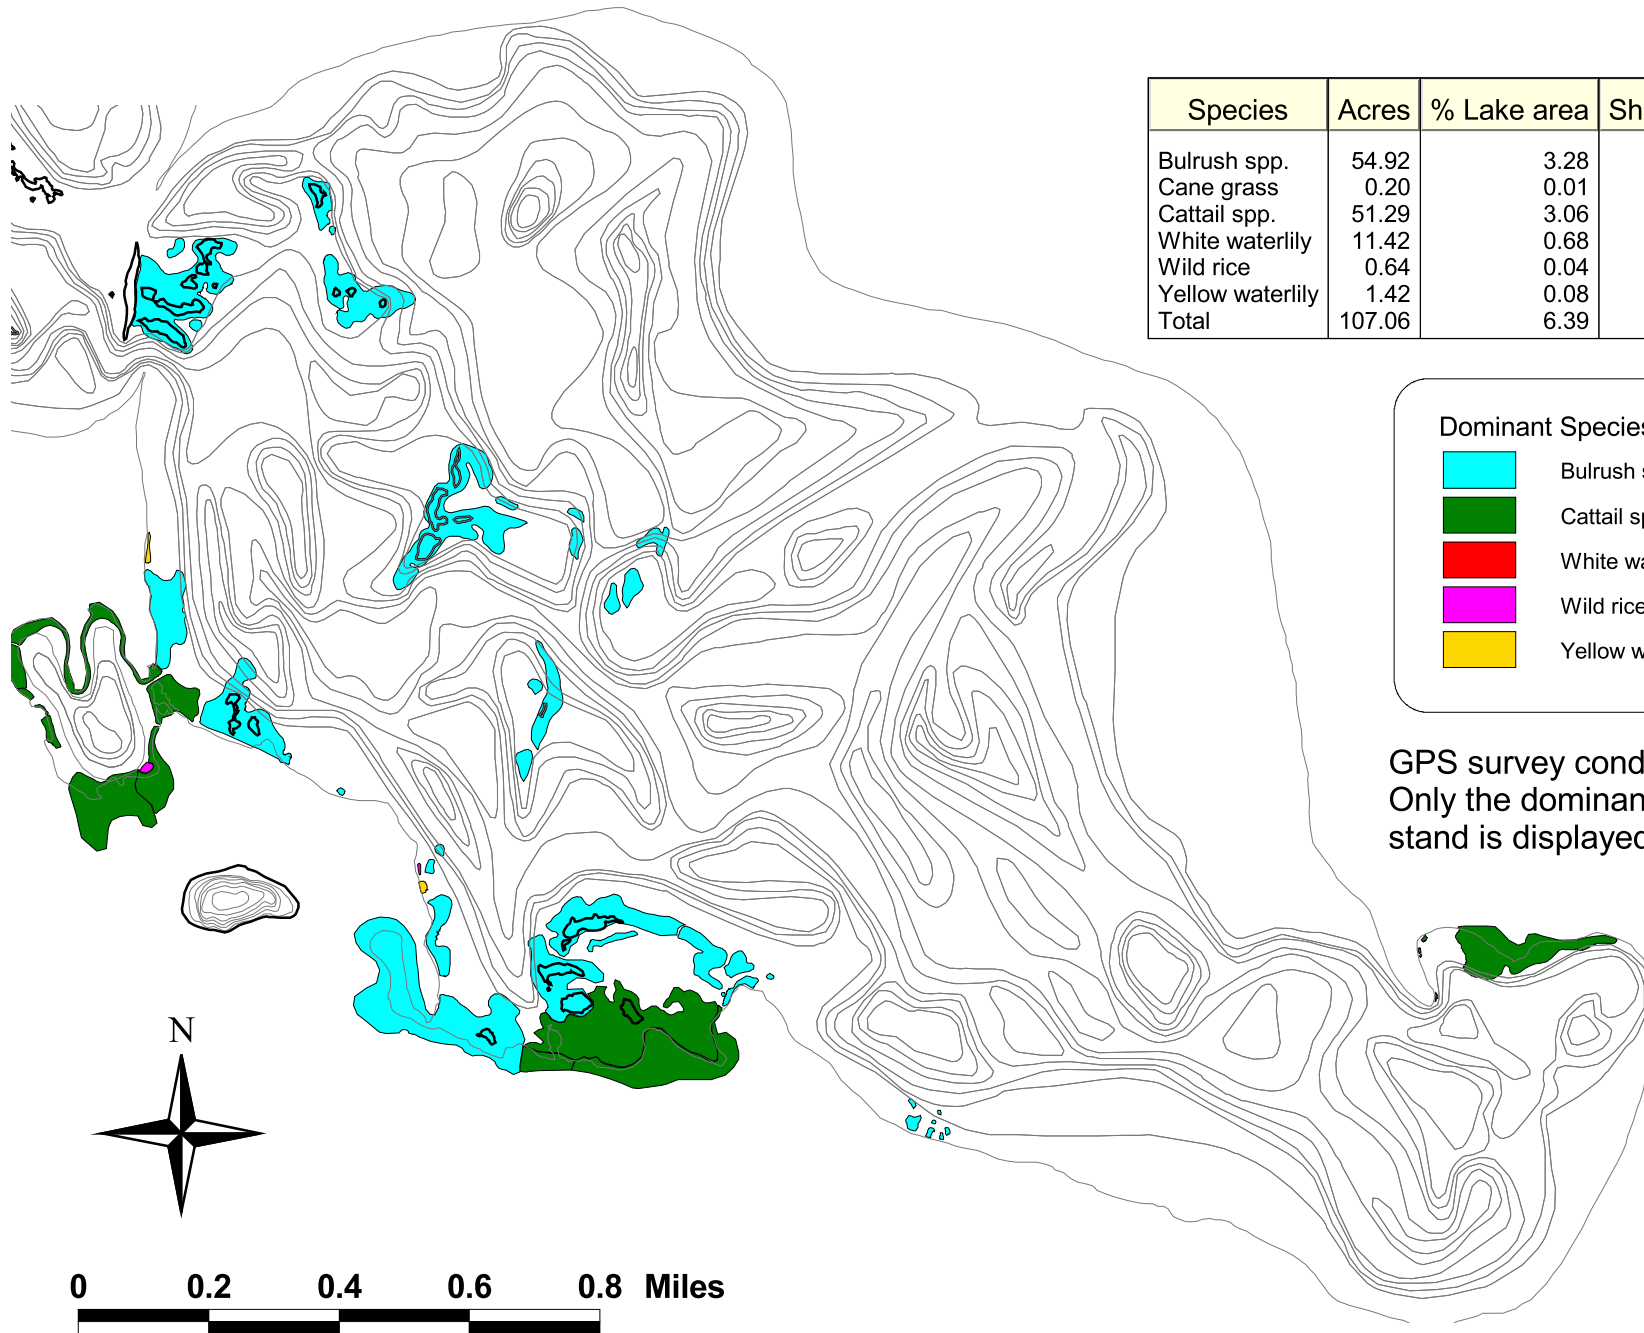

Clearwater Lake East Basin (86-252)

2005 Emergent & Floatingleaf Vegetation

Species	Acres	% Lake area	Shoreline feet	% Shoreline
Bulrush spp.	54.92	3.28	6149	13.22
Cane grass	0.20	0.01	0	0.00
Cattail spp.	51.29	3.06	9371	20.14
White waterlily	11.42	0.68	156	0.34
Wild rice	0.64	0.04	88	0.19
Yellow waterlily	1.42	0.08	338	0.73
Total	107.06	6.39	15608	33.55

Dominant Species East

- Bulrush spp.
- Cattail spp.
- White waterlily
- Wild rice
- Yellow waterlily

GPS survey conducted on 8/18/05.
Only the dominant species for each stand is displayed.