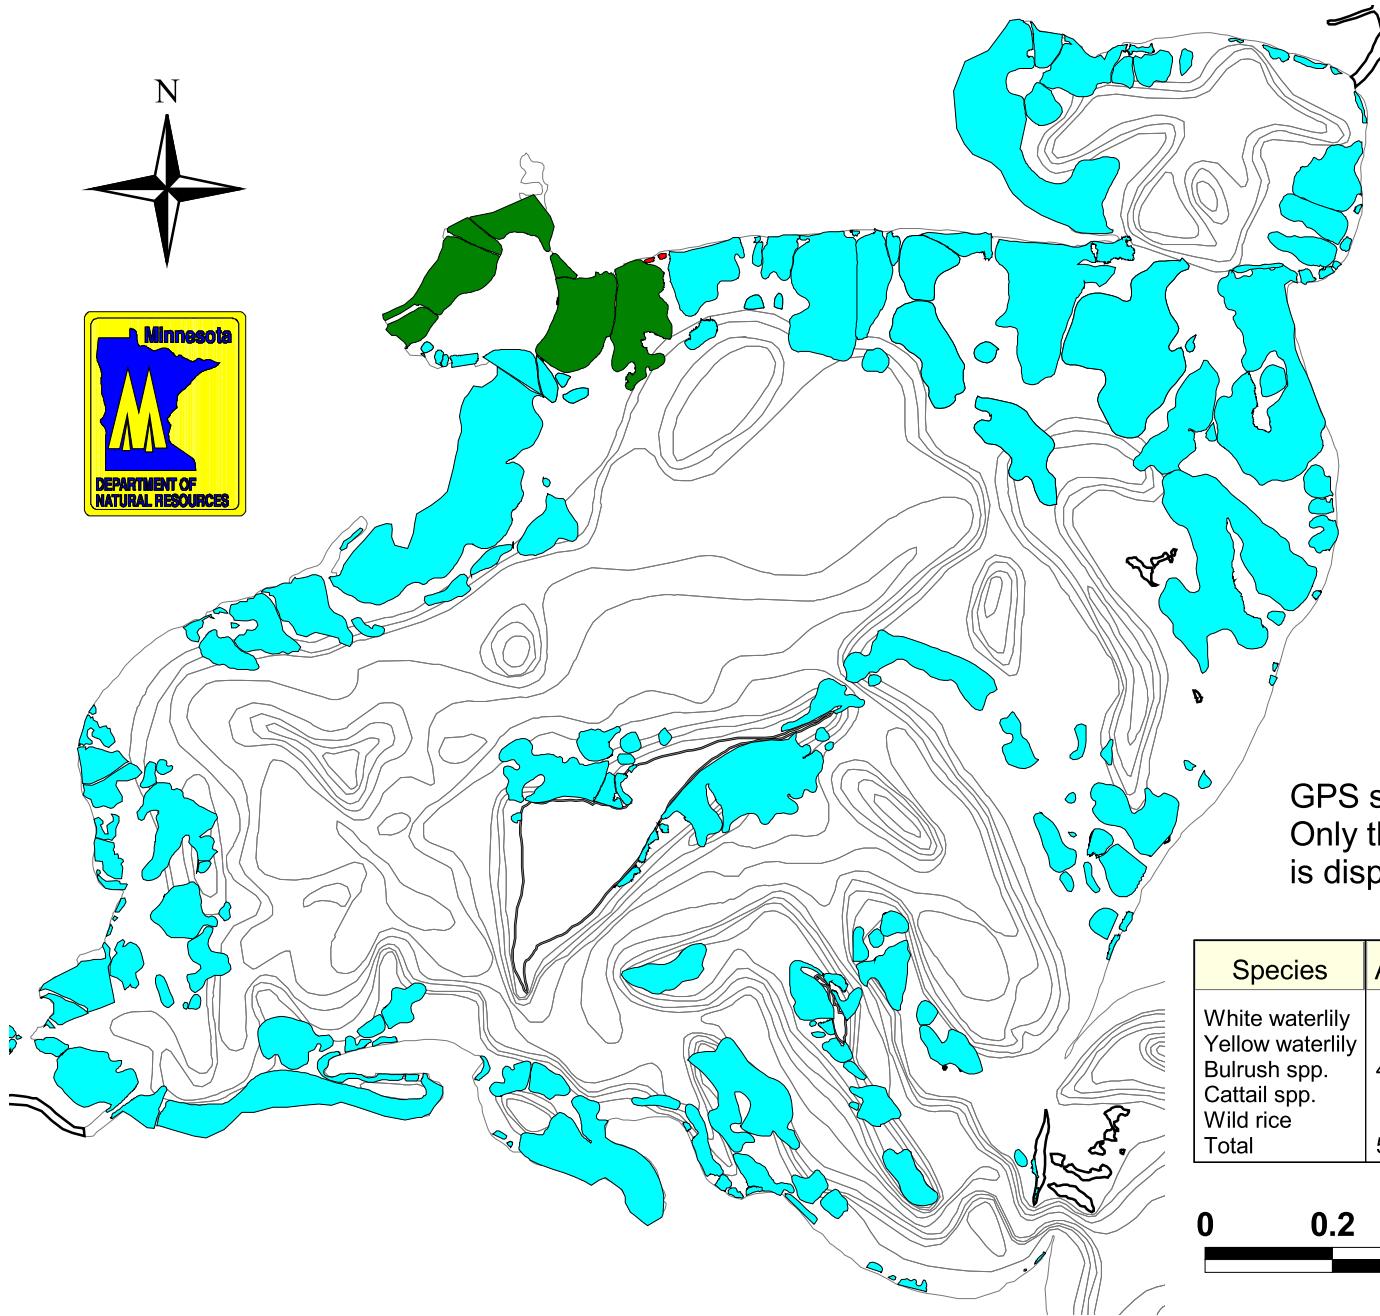

# Clearwater Lake West Basin (86-252) 2005 Emergent & Floatingleaf Vegetation

**Dominant Species**

- White waterlily
- Bulrush spp.
- Cattail spp.

GPS survey conducted on 8/31/05.  
Only the dominant species for each stand is displayed.

Species	Acres	% Lake area	Shoreline feet	% Shoreline
White waterlily	7.79	0.50	179	0.27
Yellow waterlily	1.41	0.09		
Bulrush spp.	458.20	29.47	31636	47.53
Cattail spp.	55.42	3.56	3352	5.04
Wild rice	0.74	0.05		
<b>Total</b>	<b>523.56</b>	<b>33.67</b>	<b>35167</b>	<b>52.84</b>